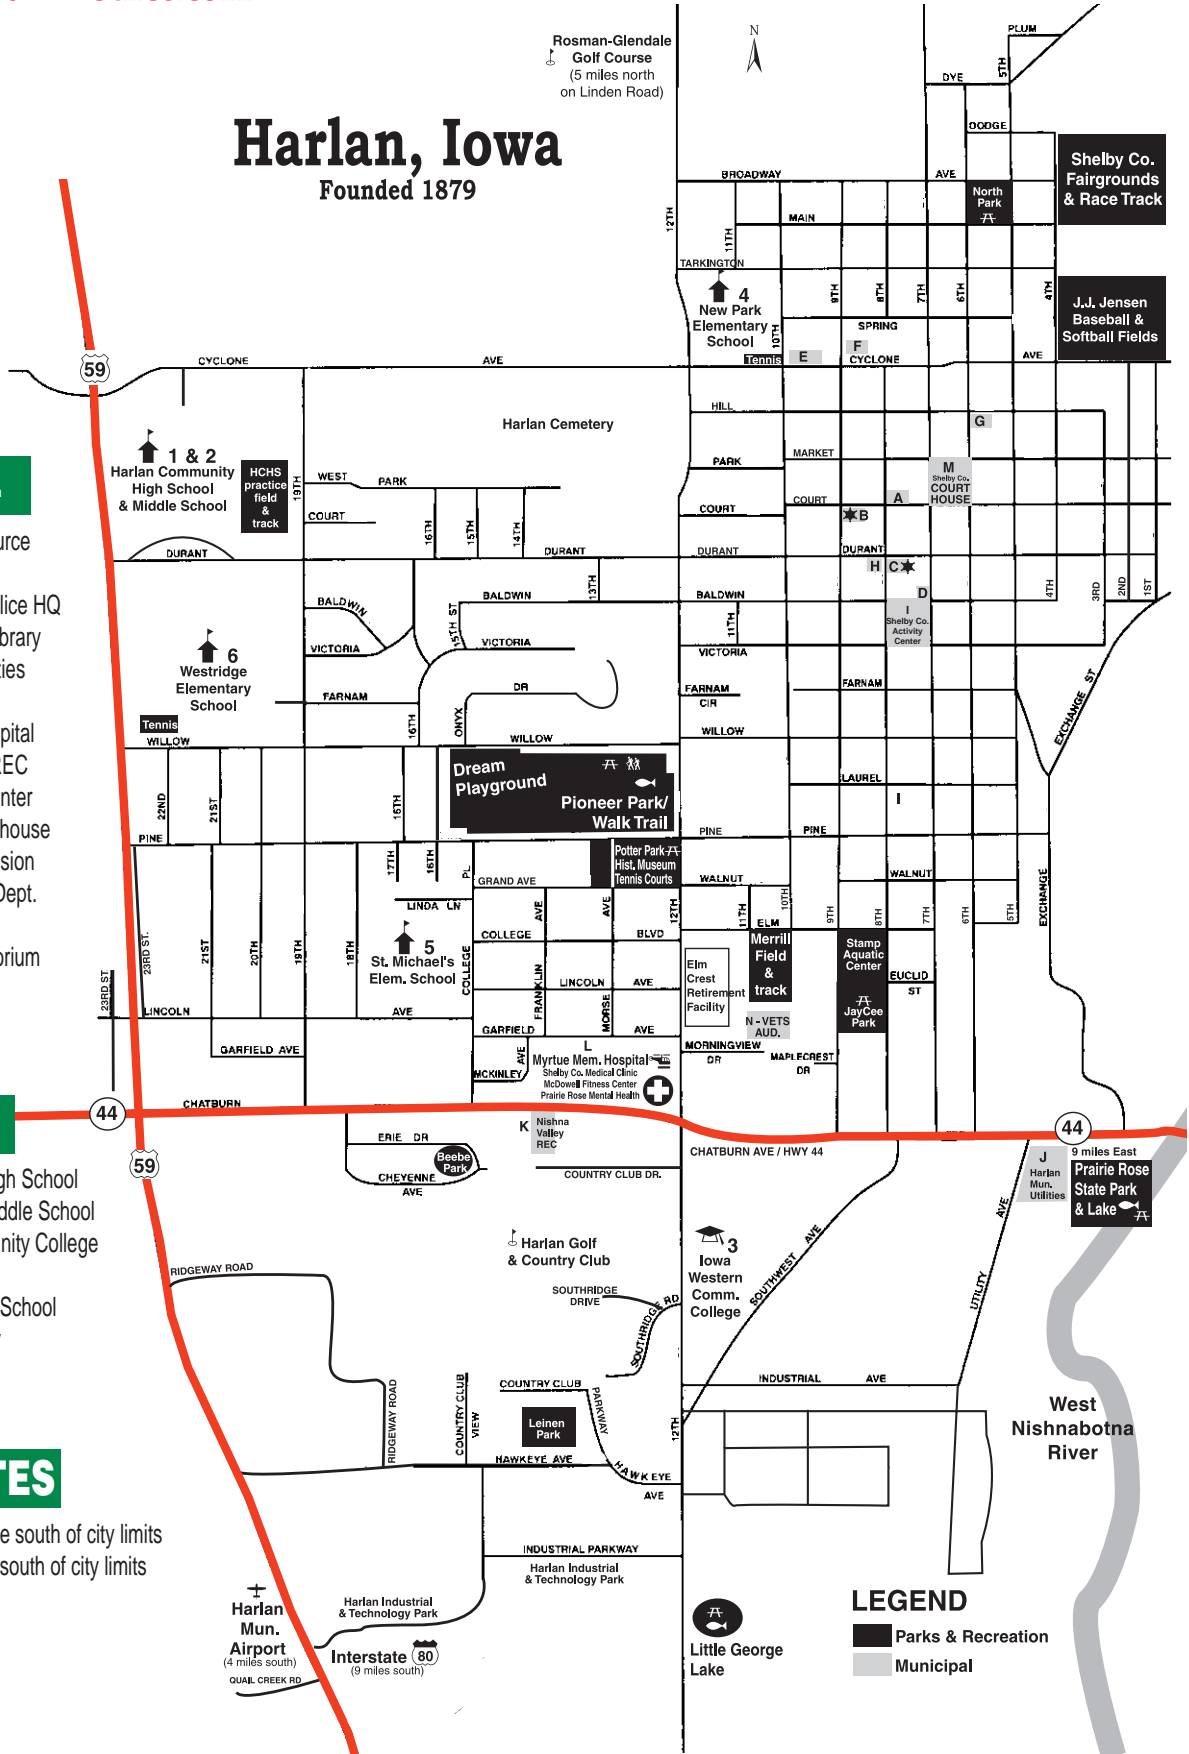

Harlan City Map

www.DevelopSource.com

www.DevelopSource.com
LFlanagan@HarlanNet.com

Harlan, Iowa Founded 1879

MUNICIPAL

- H - Chamber/Developsource
- E - Harlan Fire Dept.
- C - Harlan City Hall & Police HQ
- A - Harlan Community Library
- J - Harlan Municipal Utilities
- F - Medivac Ambulance
- L - Myrtue Memorial Hospital
- K - Nishnabotna Valley REC
- I - Shelby Co. Activity Center
- M - Shelby County Courthouse
- G - Shelby County Extension
- B - Shelby Co. Sheriff's Dept.
- D - U.S. Post Office
- N - Vet's Memorial Auditorium

SCHOOLS

- 1 - Harlan Community High School
- 2 - Harlan Community Middle School
- 3 - Iowa Western Community College
- 4 - New Park Elementary
- 5 - St. Michael's Catholic School
- 6 - Westridge Elementary

BLDG. SITES

- Site 1 - located 1/2 mile south of city limits
- Site 2 - located 1 mile south of city limits

LEGEND

- Parks & Recreation
- Municipal